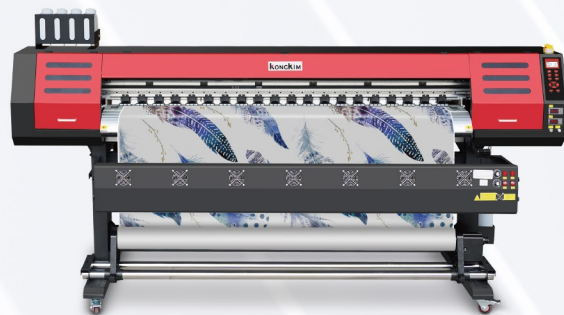

KONGKIM RT-1800

Luxury Digital Eco Solvent&Sublimation Inkjet Printer / 豪华版数码打印机

Integrated structure beam, high strength and high resolution

3200dpi printer / 一体结构梁高精度高强度

• All New RT-1800 Series

Technical Parameters			
Model	RT-1802	RT-1804	
Maximun Print Size	1850mm	1850mm	
Head Number	1~4pcs Optional		
Head Type	i3200-E1²	i3200-E1⁴	DX5²
Resolution / Speed	4Pass 12sqm/hr	4Pass 16sqm/hr	4Pass 24sqm/hr
	6Pass 8sqm/hr	6Pass 12sqm/hr	6Pass 16sqm/hr
	8Pass 6sqm/hr	8Pass 8sqm/hr	8Pass 12sqm/hr
Ink Type	Eco Solvent & Sublimation Inks		
Ink System	Auto Ink Supply system		
Media Type	Vinyl sticker,flex banner,backlit, window film,wall paper,Leather, Photo paper ...		
Guide	THK linear guide THK		
Motor	Leadshine integrated motor		
Picture Type	PNG, JPG, JPEG, TIFF, PDF		
Print Port	USB 2.0, USB3.0		
Operating System	Windows 7, Windows10		
RIP Software RIP	MainTop, PhotoPRINT		
Power Supply	AC 220V&110V Optional 50/60HZ		
Power	Print system: 0.5kw; Front heating 0.5kw; Rear heating 0.5kw; Back heating 1kw		
Operation Environment	Tem: 18°C-28°C, Humidity: 40%RH-65%RH		
Package Size&Weight	L*W*H: 3250*750*740mm / 260KG		